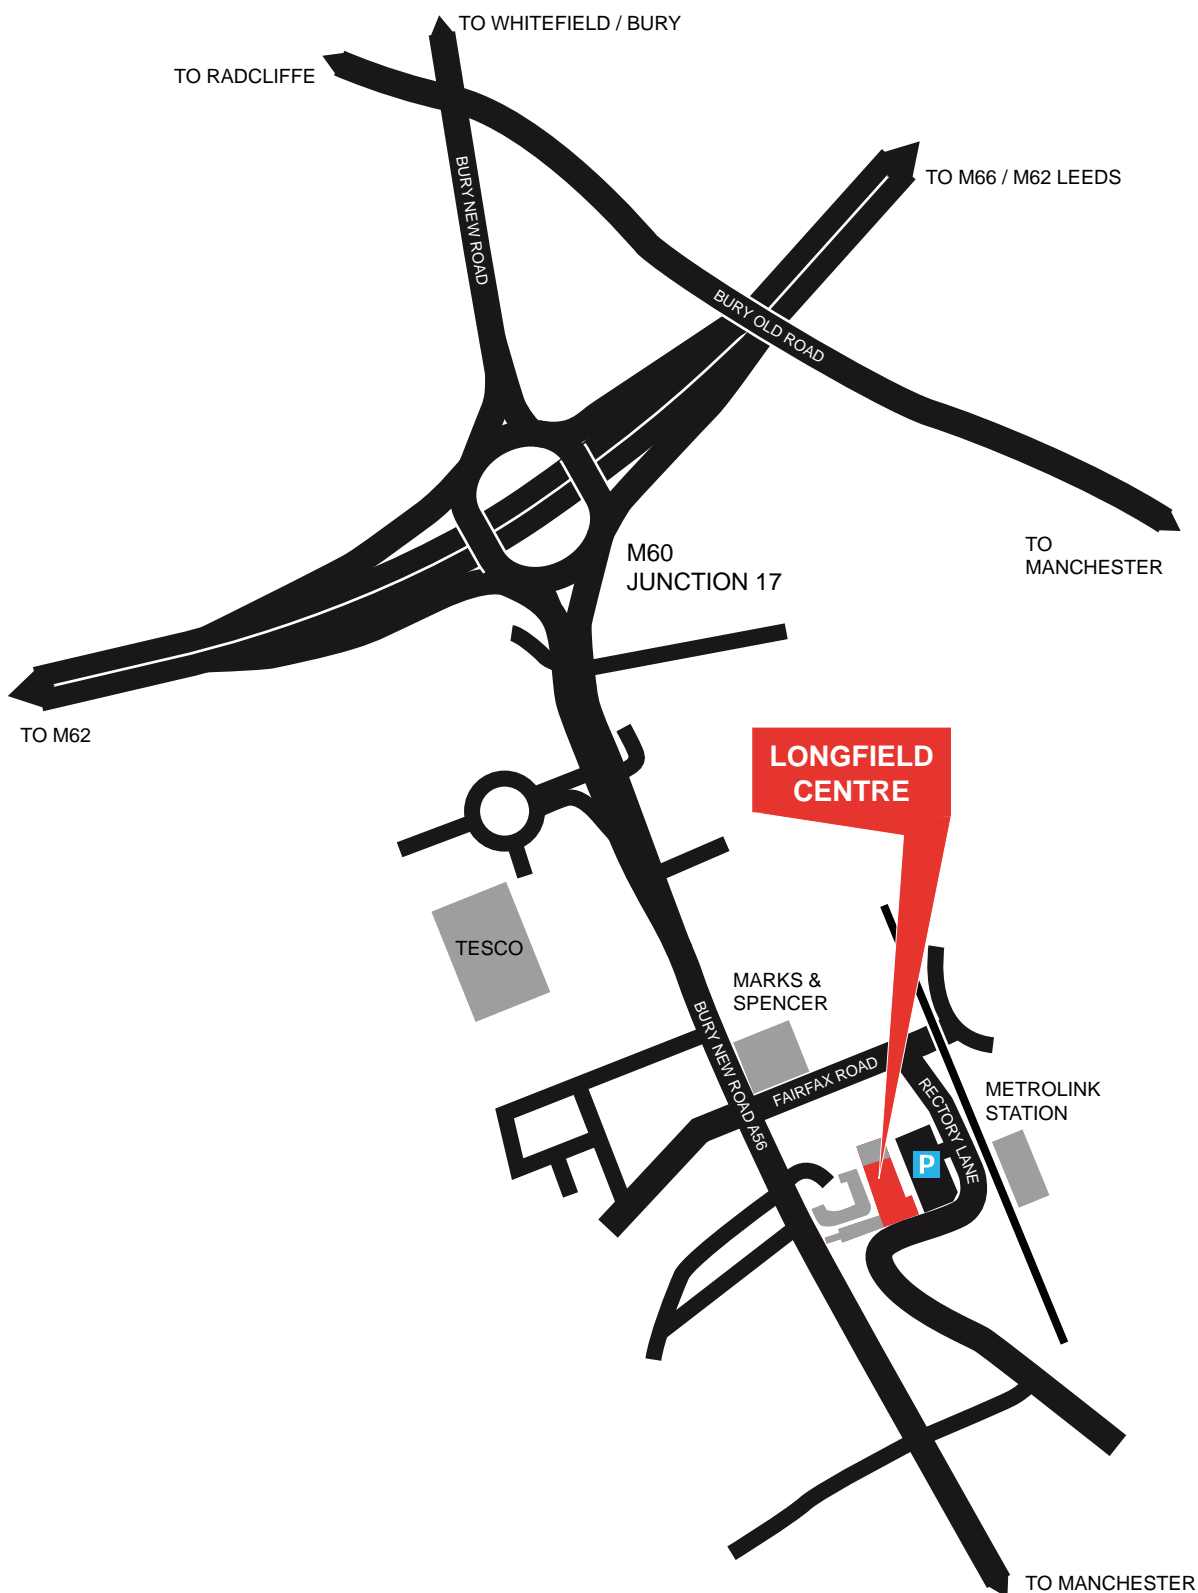

How to find The Longfield Suite, Prestwich

The Longfield Suite, Prestwich M25 1AY

Phone: 0161 253 7227 | Email: longfield@bury.gov.uk | Web: www.bury.gov.uk/longfield

 Bury Venues for all occasions

Bury
COUNCIL